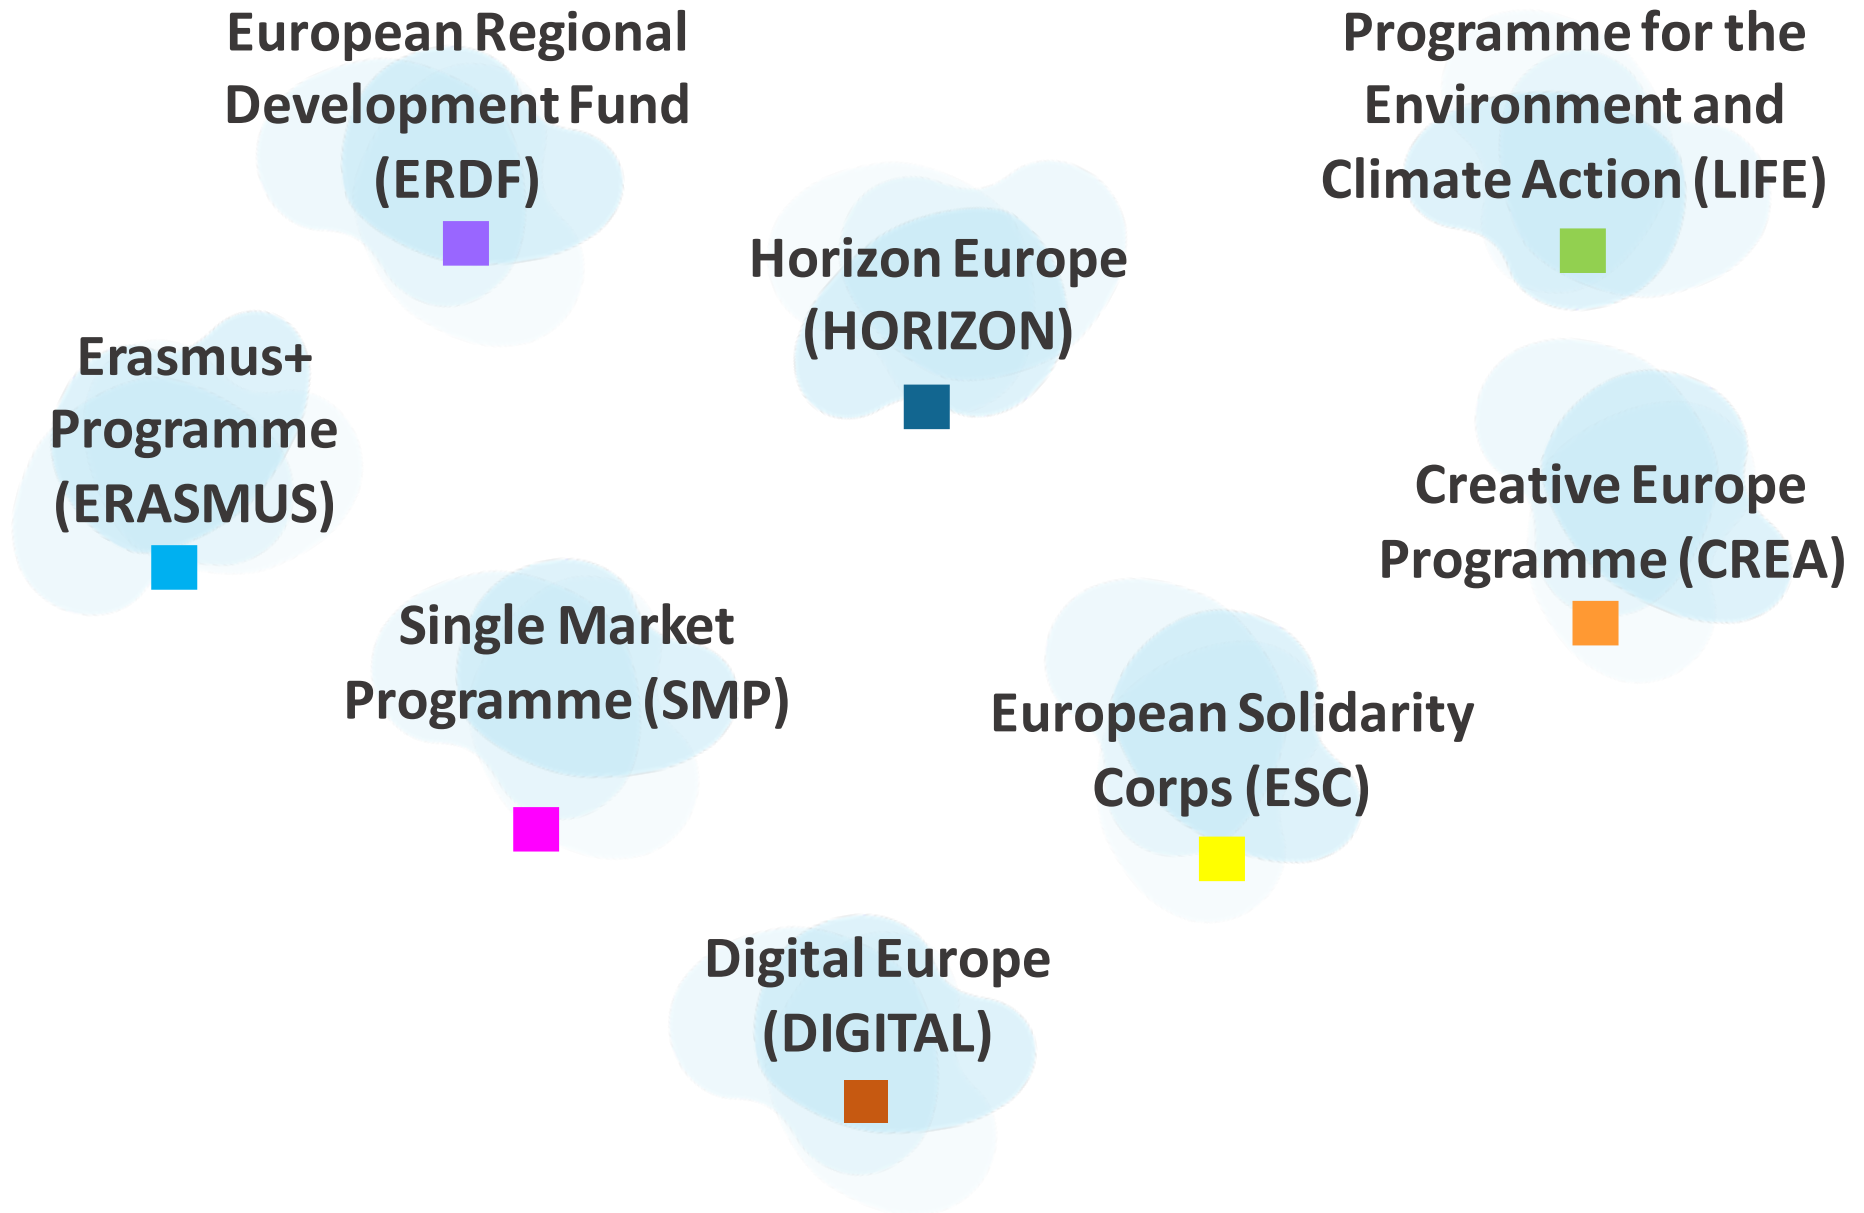

Overview of EU funding opportunities to support the achievement of the New European Bauhaus objectives (2023-2024)

Transformation of places on the ground

Supporting local concrete transformation on the built environment in accordance with the core values of aesthetics, sustainability and social inclusion.

	Title	2022	2023				2024				Reference
		Q4	Q1	Q2	Q3	Q4	Q1	Q2	Q3	Q4	
Dedicated calls	European Urban Initiative										European Regional Development Fund (ERDF)
	Affordable Housing District Demonstrator										HORIZON-CL4-2023-RESILIENCE-01-44
	Urban greening and re-naturing for urban regeneration, resilience and climate neutrality										HORIZON-MISS-2023-CLIMA-CITIES-01-01
	CBE JU supporting activities for the New European Bauhaus Academy, a network for re-skilling and upskilling towards a sustainable construction ecosystem										HORIZON-JU-CBE-2023-2-S-01
	Projects to support Bauhaus, the Phoenix initiative and the Emerald Network										LIFE-2023-PLP-Bauhaus-Phoenix-Emerald
	New European Bauhaus – Innovative solutions for greener and fairer ways of life through arts and culture, architecture and design for all										HORIZON-CL2-2024-HERITAGE-01-01
	Demonstrating the potential of Nature-based Solutions and the New European Bauhaus to contribute to sustainable, inclusive and resilient living spaces and communities										HORIZON-CL6-2024-BIODIV-02-2-two-stage

Transformation of the enabling environment for innovation

Supporting innovation in industrial ecosystems towards new solutions and approaches. This is not only innovation in the sense of new technologies but also a combination of new and traditional technics or a new adaptation of local crafts and knowledge.

Diffusion of new meanings

A more systematic application of co-design processes involving communities and civil society and relying on inter-generational and multidisciplinary collaboration to address social and environmental challenges.